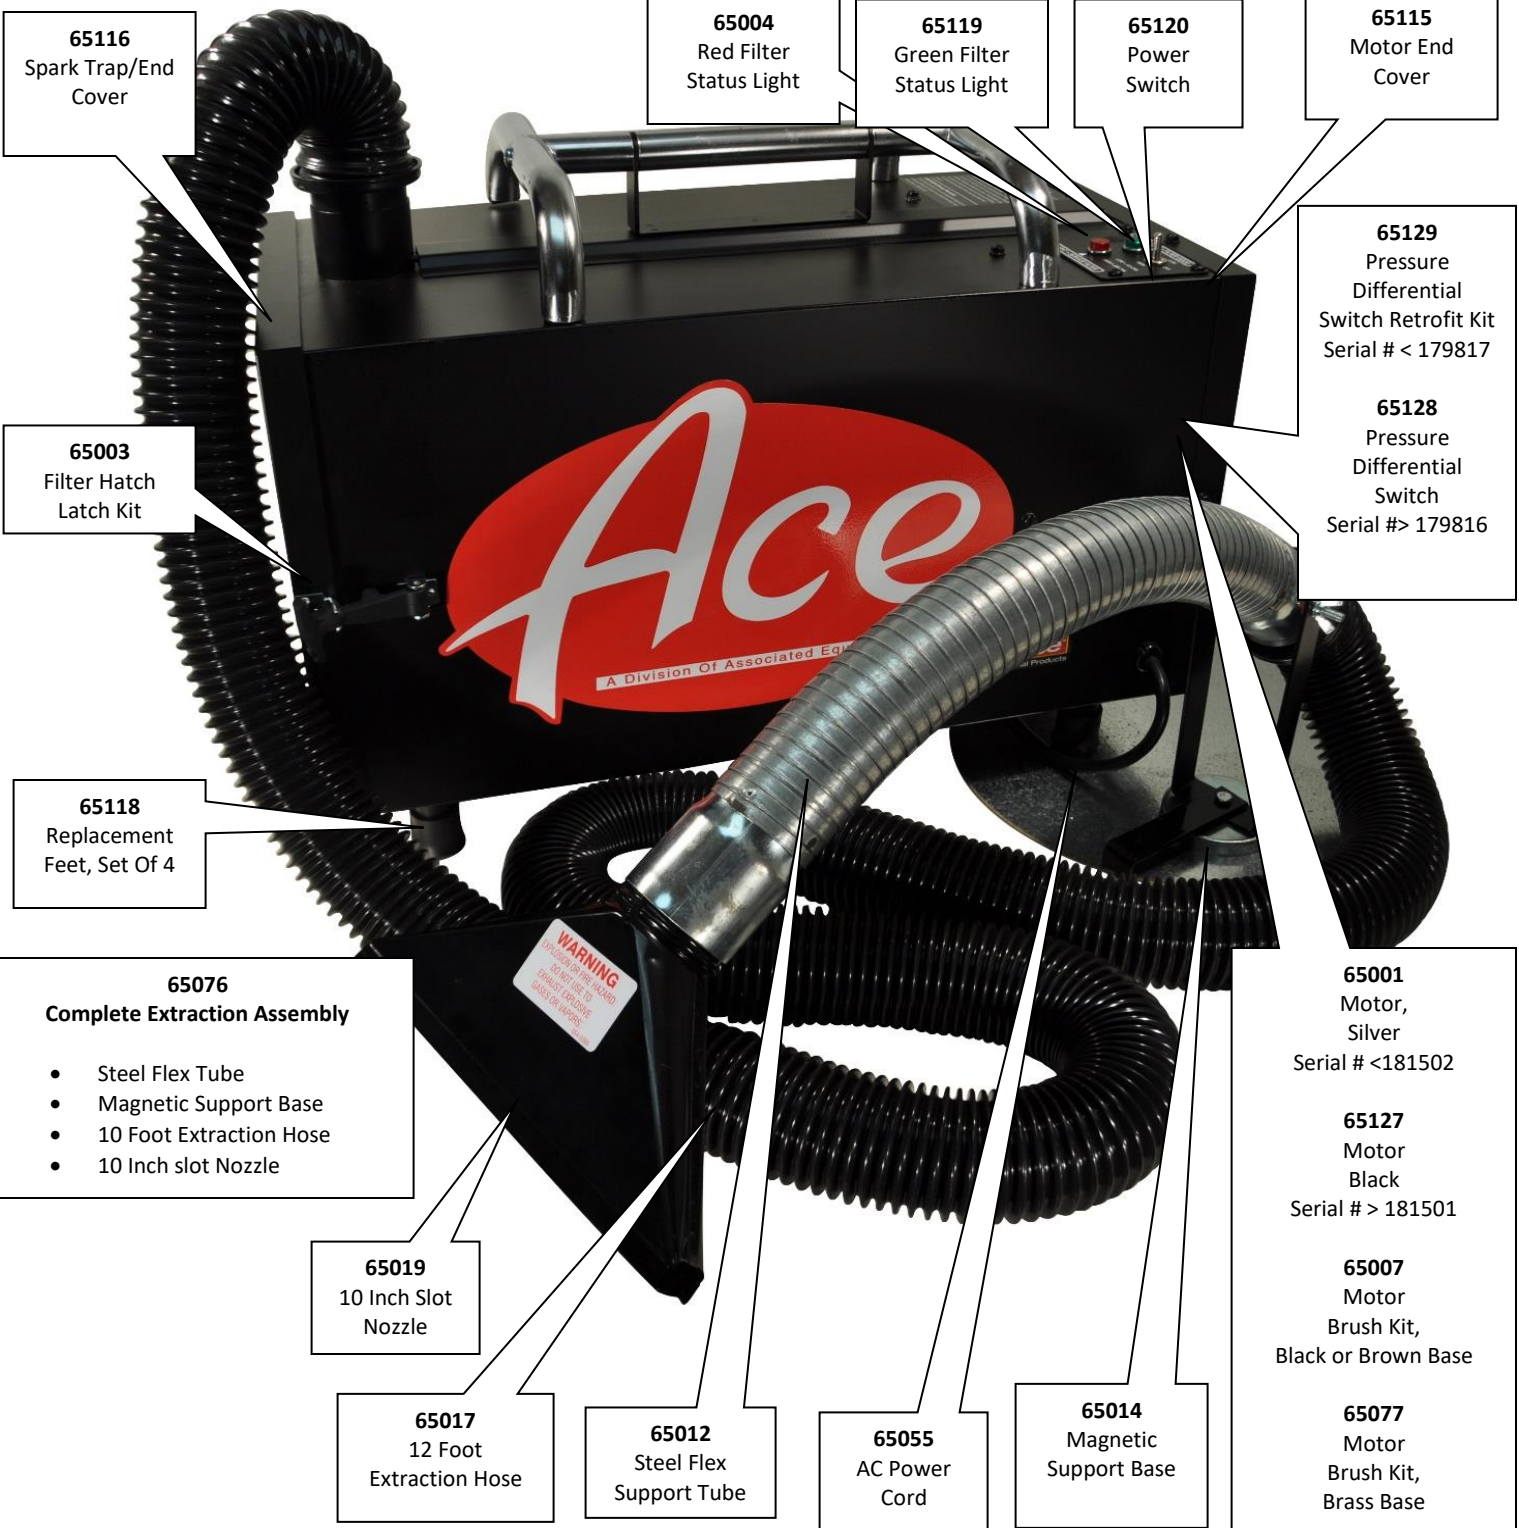

from Associated Equipment Corp.

73-201 PORTABLE FUME EXTRACTOR PARTS IDENTIFIER

65116
Spark Trap/End Cover

65004
Red Filter Status Light

65119
Green Filter Status Light

65120
Power Switch

65115
Motor End Cover

65003
Filter Hatch Latch Kit

65129
Pressure Differential Switch Retrofit Kit
Serial # < 179817

65128
Pressure Differential Switch
Serial # > 179816

65118
Replacement Feet, Set Of 4

65076
Complete Extraction Assembly

- Steel Flex Tube
- Magnetic Support Base
- 10 Foot Extraction Hose
- 10 Inch slot Nozzle

65001
Motor, Silver
Serial # <181502

65127
Motor Black
Serial # > 181501

65007
Motor Brush Kit, Black or Brown Base