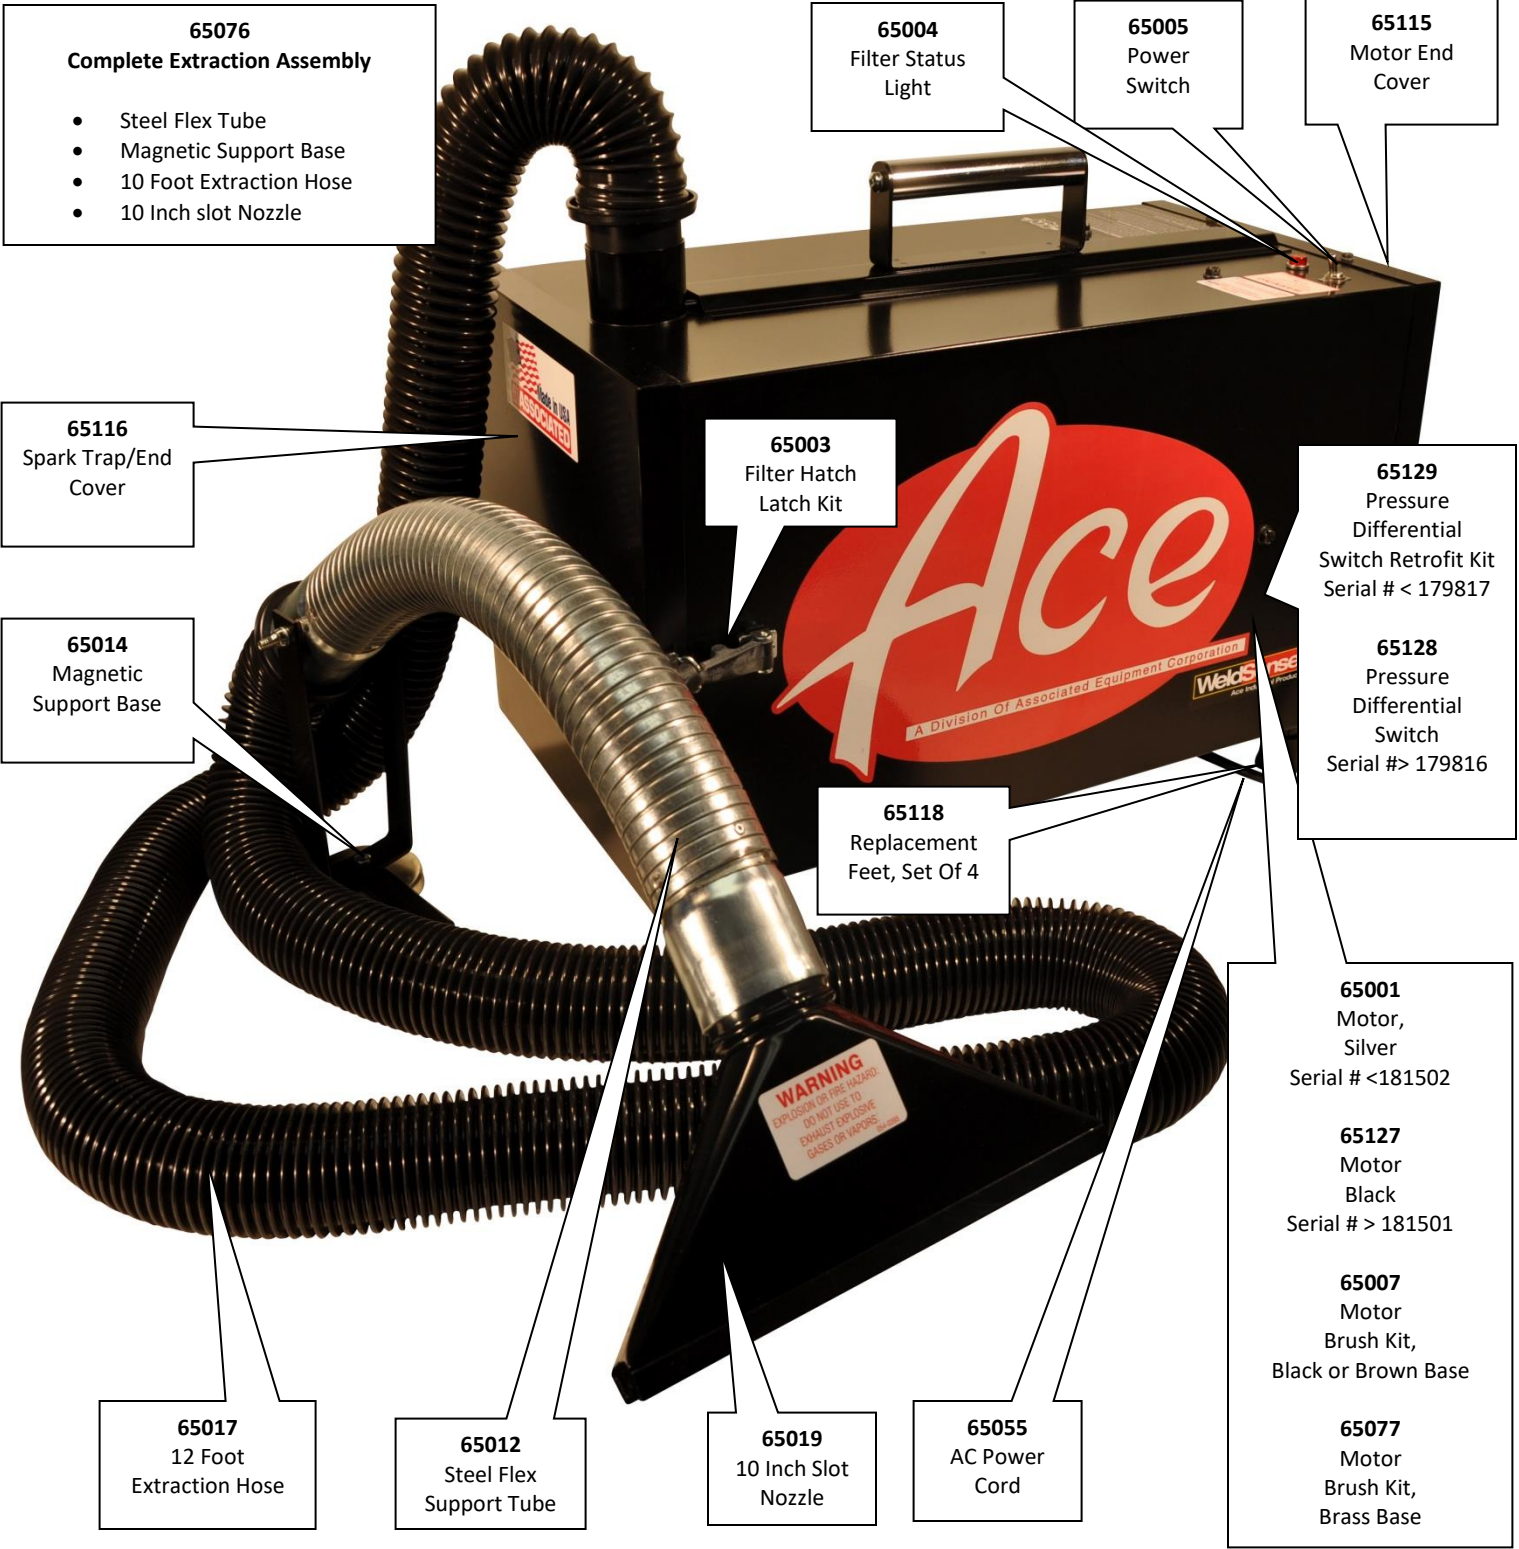

from Associated Equipment Corp.

73-200 PORTABLE FUME EXTRACTOR PARTS IDENTIFIER

65076
Complete Extraction Assembly

- Steel Flex Tube
- Magnetic Support Base
- 10 Foot Extraction Hose
- 10 Inch slot Nozzle

65004
Filter Status Light

65005
Power Switch

65115
Motor End Cover

65116
Spark Trap/End Cover

65003
Filter Hatch Latch Kit

65129
Pressure Differential Switch Retrofit Kit
Serial # < 179817

65128
Pressure Differential Switch
Serial # > 179816

65014
Magnetic Support Base

65118
Replacement Feet, Set Of 4

65001
Motor, Silver
Serial # <181502

65127
Motor Black
Serial # > 181501

65007
Motor Brush Kit,
Black or Brown Base

65077
Motor Brush Kit,
Brass Base

65017
12 Foot Extraction Hose

65012
Steel Flex Support Tube

65019
10 Inch Slot Nozzle

65055
AC Power Cord