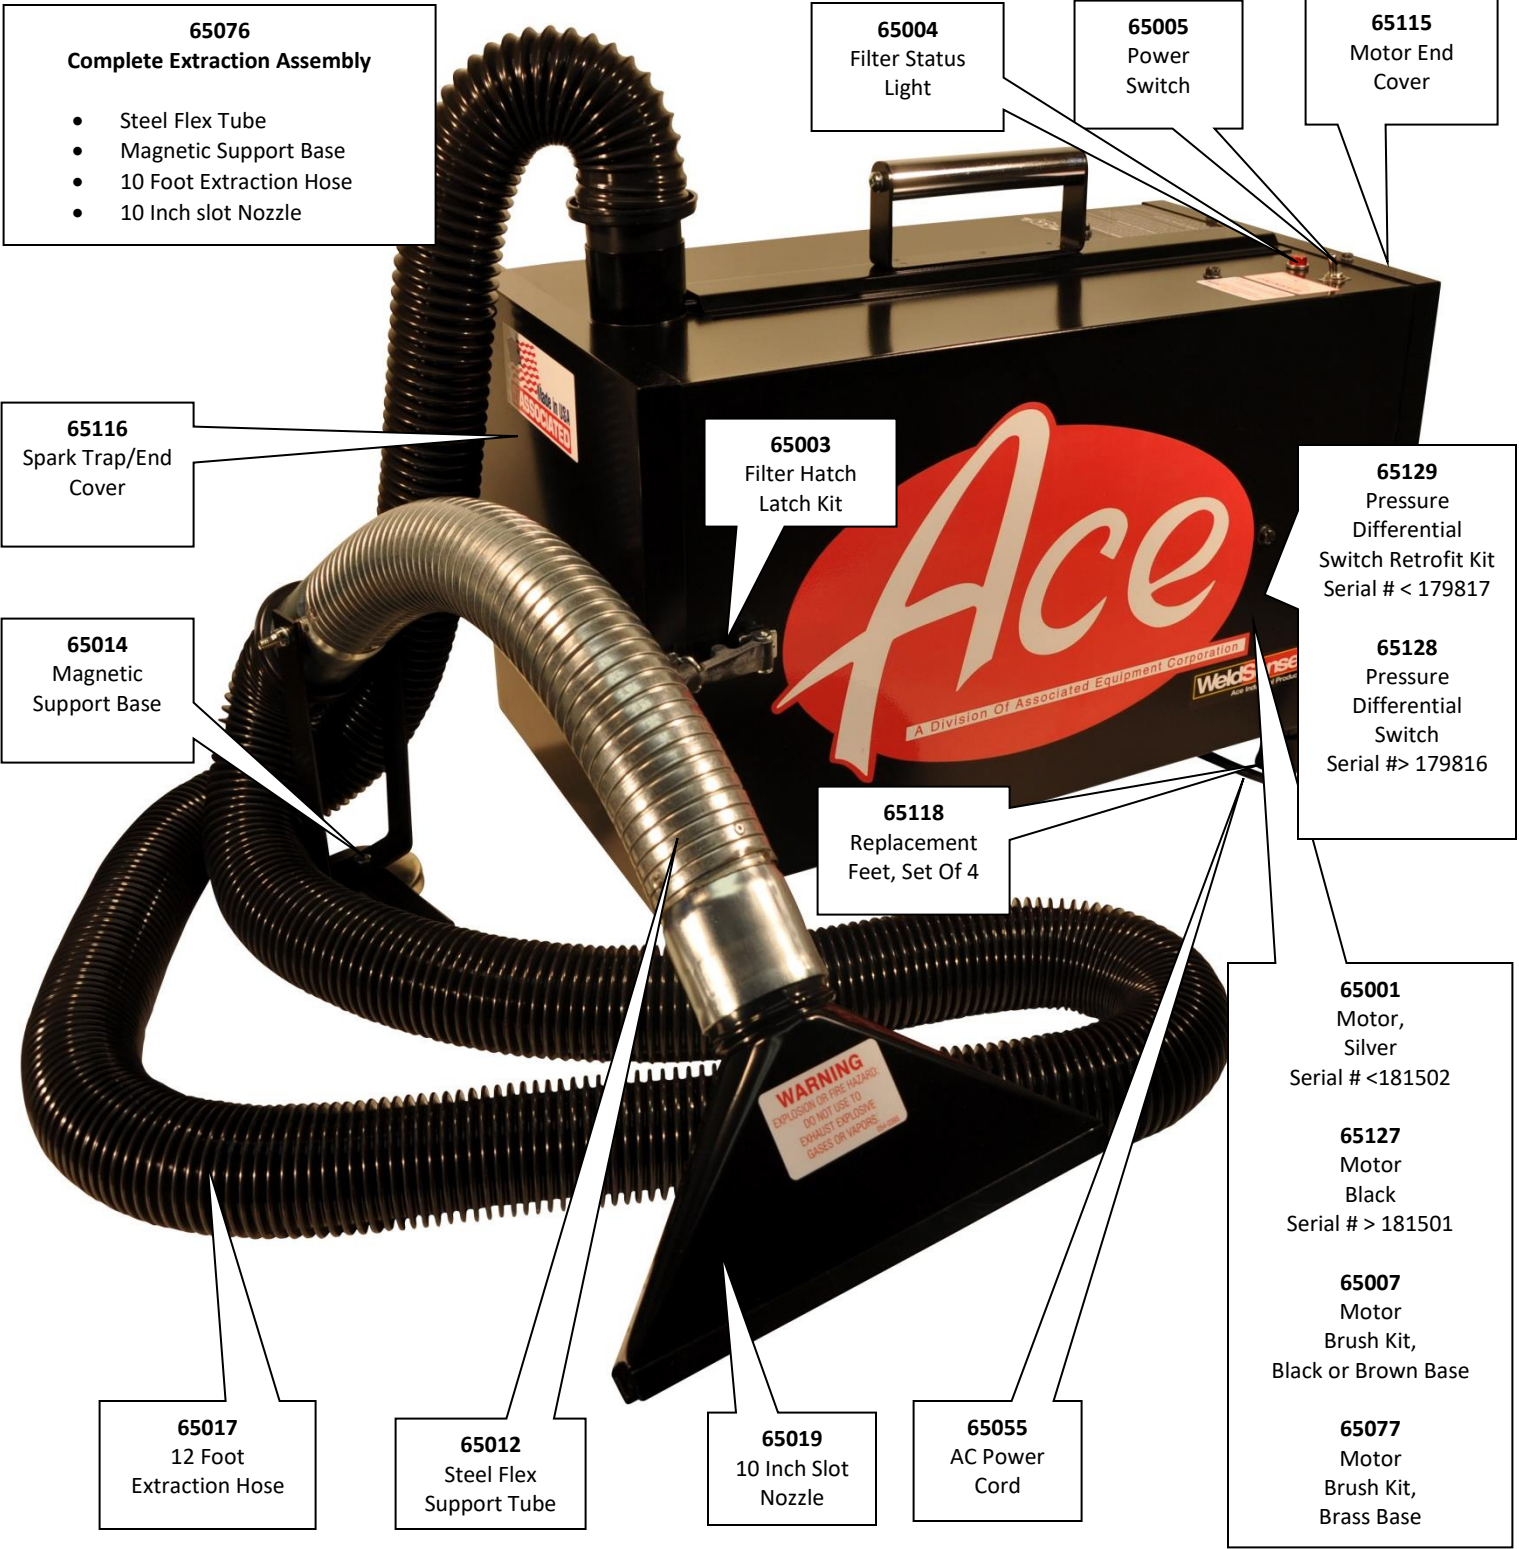

from Associated Equipment Corp.

73-100 PORTABLE FUME EXTRACTOR PARTS IDENTIFIER

65076
Complete Extraction Assembly

- Steel Flex Tube
- Magnetic Support Base
- 10 Foot Extraction Hose
- 10 Inch slot Nozzle

65004
Filter Status Light

65005
Power Switch

65115
Motor End Cover

65116
Spark Trap/End Cover

65003
Filter Hatch Latch Kit

65129
Pressure Differential Switch Retrofit Kit
Serial # < 179817

65014
Magnetic Support Base

65128
Pressure Differential Switch
Serial # > 179816

65118
Replacement Feet, Set Of 4

65001
Motor, Silver
Serial # <181502

65127
Motor Black
Serial # > 181501

65007
Motor Brush Kit,
Black or Brown Base

65017
12 Foot Extraction Hose